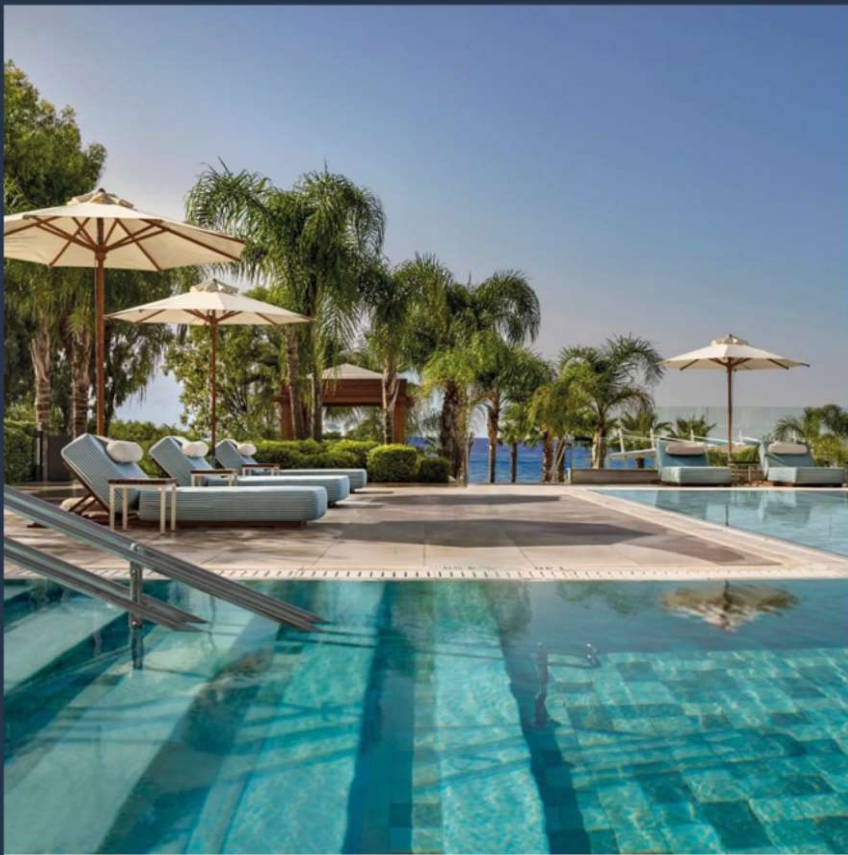

LUXURY IN LIMASSOL – 5* PARKLANE

Parklane, A Luxury Collection Resort & Spa Limassol | Cyprus

PRICE INCLUDES:

- ✓ Flights from London Gatwick Airport with EasyJet
- ✓ Including 15kg Baggage Per Person
- ✓ Departure Date: 06/05/2024, 7 Nights
- ✓ Superior Room Inland View King Bed
- ✓ Bed & Breakfast
- ✓ Private Taxi Transfers Included
- ✓ Alternative Departure Airports Available