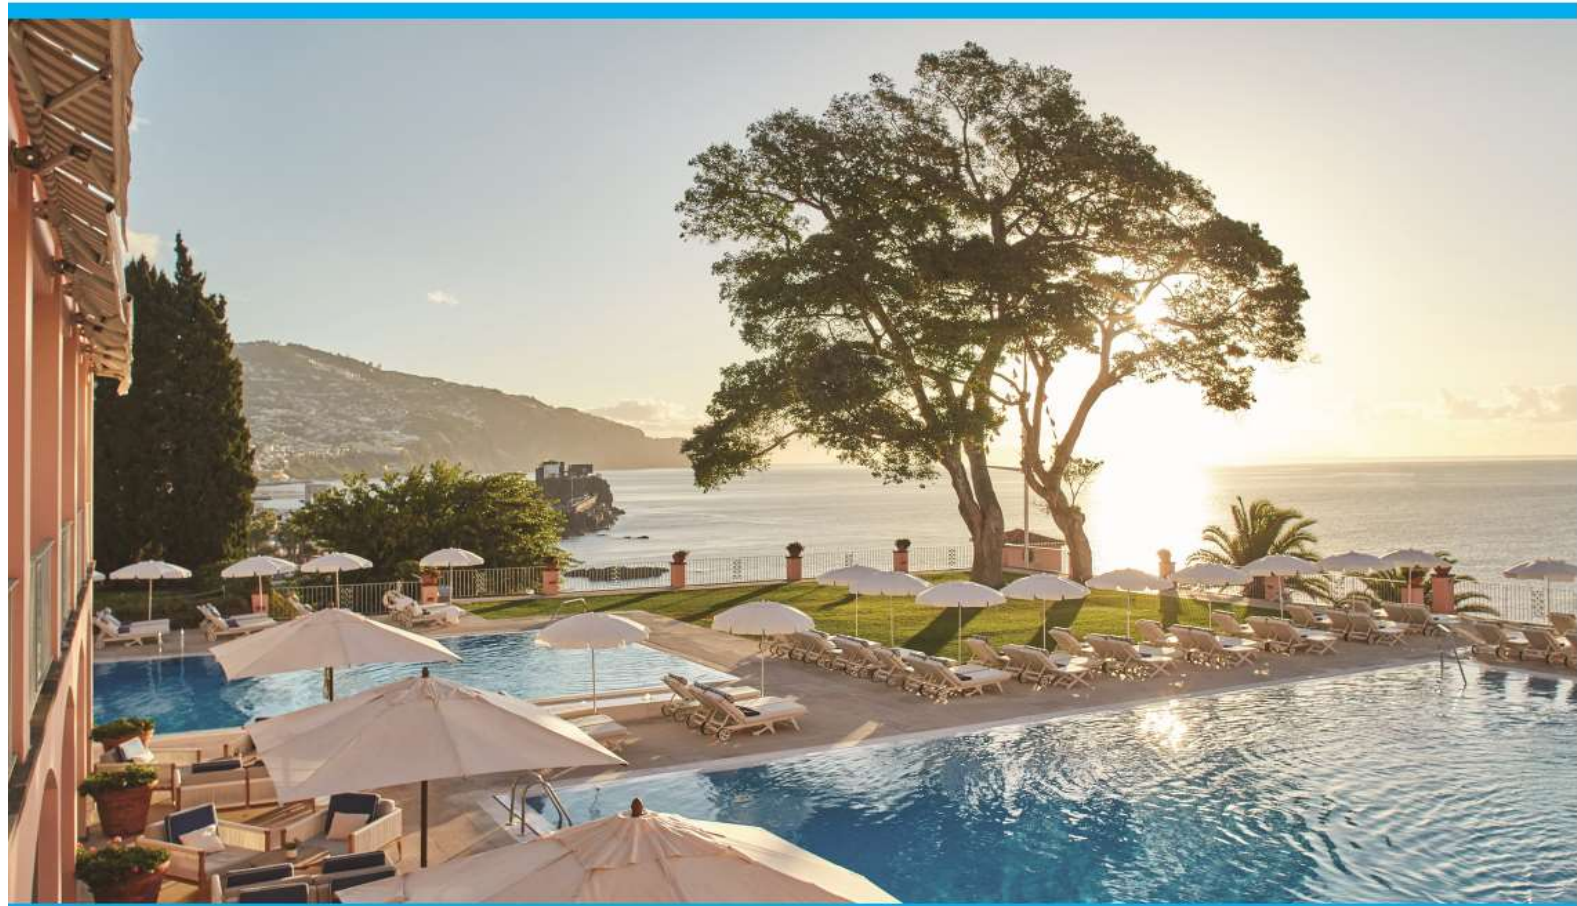

EST. 1989

PRESTIGE

Your holiday. Our speciality.

MADEIRA
DEAL OF THE WEEK

BELMOND REID'S PALACE

5* HOTEL - FUNCHAL - MADEIRA

PRICE INCLUDES:

- 7 nights accommodation in a Classic room on bed & breakfast
- Return flights from London Gatwick on 5 February 19
- One checked-in bag per person
- Overseas representative
- Private resort transfers