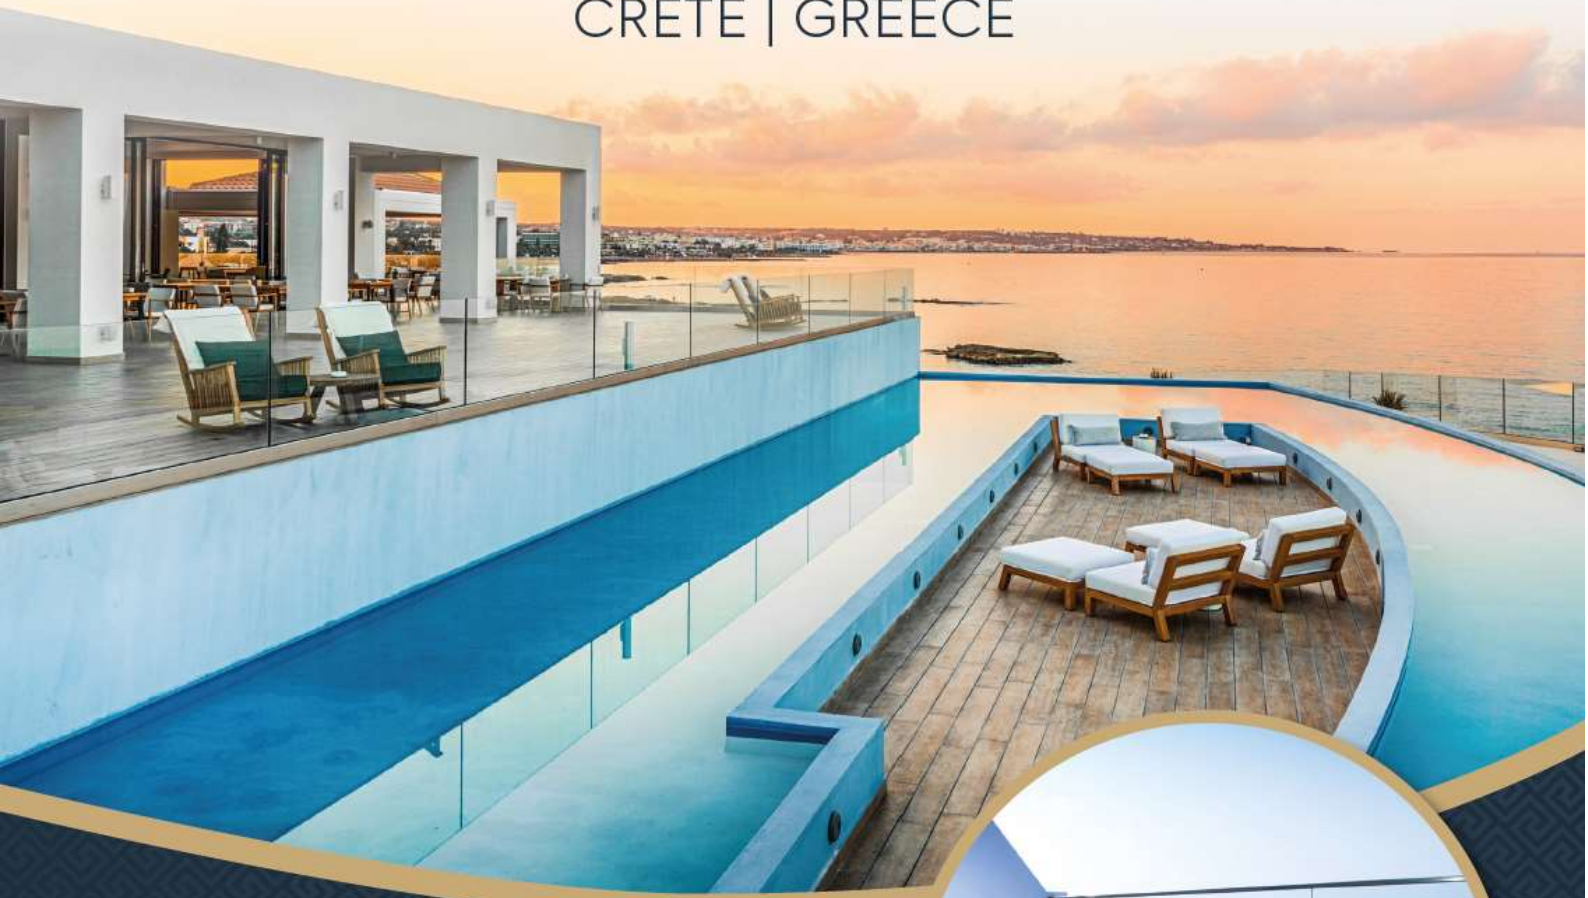

ABATON ISLAND RESORT & SPA

CRETE | GREECE

PRICE INCLUDES:

- ✓ FLIGHTS FROM LONDON GATWICK AIRPORT
- ✓ DEEP BLU DELUXE SEA VIEW ROOM
- ✓ BED & BREAKFAST
- ✓ PRIVATE TAXI TRANSFERS
- ✓ 100% FINANCIAL PROTECTION
- ✓ ALTERNATIVE AIRPORTS AVAILABLE